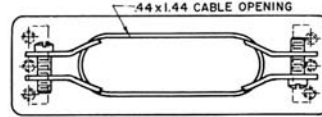

## NOTES

1. Material: Aluminum alloy 52S, QQ-A-318.
2. Finish: Anodized per QQ-M-151.
3. Designate side cable opening by adding suffix "H-1" to connector number (11-20H-1). For top cable opening add suffix "H" (11-20H).
4. Unless otherwise stated, side cable opening is the same as top opening.
5. Large cable opening is available where shown. Designate by adding H-2 to connector number (41-20H-2).

**18 - 20H - 1**

**20 - 20H**

**20 - 20H - 1**

SEE NEXT PAGE  
FOR ADDITIONAL  
HOOD DRAWINGS

.38 X .66 CABLE OPENING

75 - 20H - 1

50 - 20H2 LARGE CABLE OPENING  
50 - 20H00 NO CABLE OPENING

50-20H0 - EXTRA LARGE CABLE OPENING

50-20 H  
50-20 H-1

104 - 20H  
ACTUAL SIZE

50 - 20H4 REAR CABLE OPENING

42 - 20H (TOP CABLE OPENING .58 x .75)  
42 - 20H - 1 (SIDE CABLE OPENING .44 x .59)

75 - 20H  
75 - 20H - 1  
75 - 20H2 (SHOWN IN PHANTOM)

104 - 20H  
104 - 20H - 1

**21 - 20H**

**21 - 20H - 1**

**34 - 20H  
TOP CABLE  
OPENING**

**26 - 20H  
26 - 20H - 1**

**34 - 20H  
34 - 20H - 1  
34 - 20H00 WITHOUT CABLE OPENING**

**34 - 20H - 1  
SIDE CABLE  
OPENING**