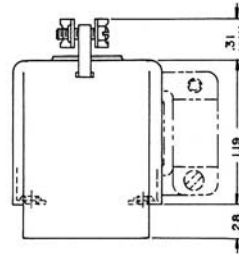

7 - 20H
7 - 20H - 1