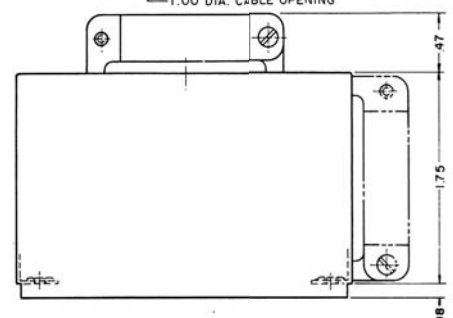

**18 - 20H - 1**

**20 - 20H**

**20 - 20H - 1**

SEE NEXT PAGE  
FOR ADDITIONAL  
HOOD DRAWINGS

.38 X .66 CABLE OPENING

75 - 20H - 1

50 - 20H2 LARGE CABLE OPENING  
50 - 20H00 NO CABLE OPENING

50-20H0 - EXTRA LARGE CABLE OPENING

50-20 H  
50-20 H-1

104 - 20H  
ACTUAL SIZE

50 - 20H4 REAR CABLE OPENING

42 - 20H (TOP CABLE OPENING .58 x .75)  
42 - 20H - 1 (SIDE CABLE OPENING .44 x .59)

75 - 20H  
75 - 20H - 1  
75 - 20H2 (SHOWN IN PHANTOM)

104 - 20H  
104 - 20H - 1

**21 - 20H**

**21 - 20H - 1**

**34 - 20H  
TOP CABLE  
OPENING**

**26 - 20H  
26 - 20H - 1**

**34 - 20H  
34 - 20H - 1  
34 - 20H00 WITHOUT CABLE OPENING**

**34 - 20H - 1  
SIDE CABLE  
OPENING**

**ACTUAL SIZE**

**41-20H-2 LARGE CABLE OPENING**

**41 - 20H0 - EXTRA LARGE CABLE OPENING**

**41 - 20H TOP CABLE OPENING  
41 - 20H - 1 SIDE CABLE OPENING**

**34 - 20H5 TOP CABLE OPENING  
34 - 20H15 SIDE CABLE OPENING**