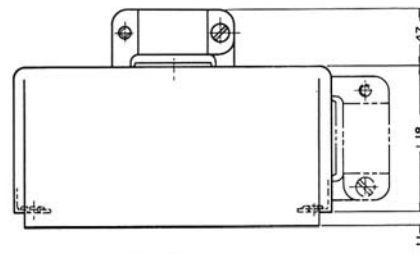

**18 - 20H - 1**

**20 - 20H**

**20 - 20H - 1**

SEE NEXT PAGE  
FOR ADDITIONAL  
HOOD DRAWINGS

.38 X .66 CABLE OPENING

75 - 20H - 1

50 - 20H2 LARGE CABLE OPENING  
50 - 20H00 NO CABLE OPENING

50-20H0 - EXTRA LARGE CABLE OPENING

50-20 H  
50-20 H-1

104 - 20H  
ACTUAL SIZE

50 - 20H4 REAR CABLE OPENING

42 - 20H (TOP CABLE OPENING .58 x .75)  
42 - 20H - 1 (SIDE CABLE OPENING .44 x .59)

75 - 20H  
75 - 20H - 1  
75 - 20H2 (SHOWN IN PHANTOM)

**ACTUAL SIZE**

**41-20H-2 LARGE CABLE OPENING**

**41 - 20H0 - EXTRA LARGE CABLE OPENING**

**41 - 20H TOP CABLE OPENING  
41 - 20H - 1 SIDE CABLE OPENING**

**34 - 20H5 TOP CABLE OPENING  
34 - 20H15 SIDE CABLE OPENING**