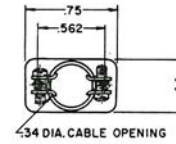

SERIES 20 aluminum hoods

FOR GUIDE PINS & GUIDE SOCKETS

NOTES

1. Material: Aluminum alloy 52S, QQ-A-318.
2. Finish: Anodized per QQ-M-151.
3. Designate side cable opening by adding suffix "H-1" to connector number (11-20H-1). For top cable opening add suffix "H" (11-20H).
4. Unless otherwise stated, side cable opening is the same as top opening.
5. Large cable opening is available where shown. Designate by adding H-2 to connector number (41-20H-2).

Design improvements have been incorporated in several types of hoods. These include drawn hoods with no seams such as 50-20KJH8 outlined on page 22, and the split type which permits one side of hood to be removed for wiring inspection, outlined on page 13.

7 - 20H
7 - 20H - 1

SEE NEXT PAGE
FOR ADDITIONAL
HOOD DRAWINGS

.38 X .66 CABLE OPENING