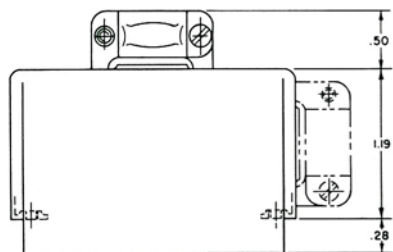

## NOTES

1. Material: Aluminum alloy 52S, QQ-A-318.
2. Finish: Anodized per QQ-M-151.
3. Designate side cable opening by adding suffix "H-1" to connector number (11-20H-1). For top cable opening add suffix "H" (11-20H).
4. Unless otherwise stated, side cable opening is the same as top opening.
5. Large cable opening is available where shown. Designate by adding H-2 to connector number (41-20H-2).

**18 - 20H - 1**

**20 - 20H**

**20 - 20H - 1**

SEE NEXT PAGE  
FOR ADDITIONAL  
HOOD DRAWINGS

.38 X .66 CABLE OPENING

75 - 20H - 1

50 - 20H2 LARGE CABLE OPENING  
50 - 20H00 NO CABLE OPENING

50-20H0 - EXTRA LARGE CABLE OPENING

50-20 H  
50-20 H-1

104 - 20H  
ACTUAL SIZE

50 - 20H4 REAR CABLE OPENING

42 - 20H (TOP CABLE OPENING .58 x .75)  
42 - 20H - 1 (SIDE CABLE OPENING .44 x .59)

75 - 20H  
75 - 20H - 1  
75 - 20H2 (SHOWN IN PHANTOM)

**ACTUAL SIZE**

**41-20H-2 LARGE CABLE OPENING**

**41 - 20H0 - EXTRA LARGE CABLE OPENING**

**41 - 20H TOP CABLE OPENING  
41 - 20H - 1 SIDE CABLE OPENING**

**34 - 20H5 TOP CABLE OPENING  
34 - 20H15 SIDE CABLE OPENING**