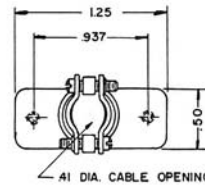

SERIES 20 aluminum hoods

FOR GUIDE PINS & GUIDE SOCKETS

NOTES

1. Material: Aluminum alloy 52S, QQ-A-318.
2. Finish: Anodized per QQ-M-151.
3. Designate side cable opening by adding suffix "H-1" to connector number (11-20H-1). For top cable opening add suffix "H" (11-20H).
4. Unless otherwise stated, side cable opening is the same as top opening.
5. Large cable opening is available where shown. Designate by adding H-2 to connector number (41-20H-2).

Design improvements have been incorporated in several types of hoods. These include drawn hoods with no seams such as 50-20KJH8 outlined on page 22, and the split type which permits one side of hood to be removed for wiring inspection, outlined on page 13.

11 - 20H
11 - 20H - 1

SEE NEXT PAGE
FOR ADDITIONAL
HOOD DRAWINGS

.38 X .66 CABLE OPENING