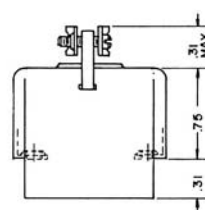

SERIES 20 aluminum hoods

FOR GUIDE PINS & GUIDE SOCKETS

NOTES

1. Material: Aluminum alloy 52S, QQ-A-318.
2. Finish: Anodized per QQ-M-151.
3. Designate side cable opening by adding suffix "H-1" to connector number (11-20H-1). For top cable opening add suffix "H" (11-20H).
4. Unless otherwise stated, side cable opening is the same as top opening.
5. Large cable opening is available where shown. Designate by adding H-2 to connector number (41-20H-2).

Design improvements have been incorporated in several types of hoods. These include drawn hoods with no seams such as 50-20KJH8 outlined on page 22, and the split type which permits one side of hood to be removed for wiring inspection, outlined on page 13.

14 - 20H

SEE NEXT PAGE
FOR ADDITIONAL
HOOD DRAWINGS

.38 X .66 CABLE OPENING