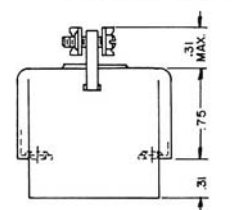

SERIES 20 aluminum hoods

FOR GUIDE PINS & GUIDE SOCKETS

NOTES

1. Material: Aluminum alloy 52S, QQ-A-318.
2. Finish: Anodized per QQ-M-151.
3. Designate side cable opening by adding suffix "H-1" to connector number (11-20H-1). For top cable opening add suffix "H" (11-20H).
4. Unless otherwise stated, side cable opening is the same as top opening.
5. Large cable opening is available where shown. Designate by adding H-2 to connector number (41-20H-2).

Design improvements have been incorporated in several types of hoods. These include drawn hoods with no seams such as 50-20KJH8 outlined on page 22, and the split type which permits one side of hood to be removed for wiring inspection, outlined on page 13.

14 - 20H - 2

SEE NEXT PAGE
FOR ADDITIONAL
HOOD DRAWINGS

.38 X .66 CABLE OPENING