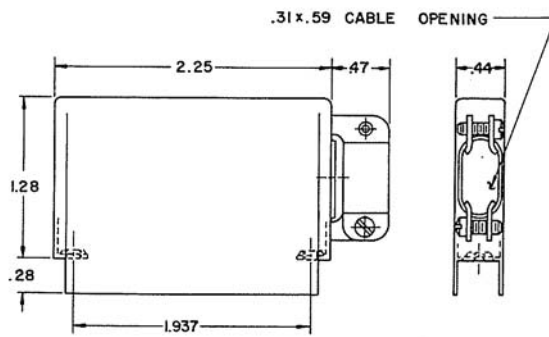

**18 - 20H - 1**

**20 - 20H**

**20 - 20H - 1**

SEE NEXT PAGE  
FOR ADDITIONAL  
HOOD DRAWINGS

.38 X .66 CABLE OPENING

75 - 20H - 1

50 - 20H2 LARGE CABLE OPENING  
50 - 20H00 NO CABLE OPENING

50-20H0 - EXTRA LARGE CABLE OPENING

50-20 H  
50-20 H-1

104 - 20H  
ACTUAL SIZE

50 - 20H4 REAR CABLE OPENING

42 - 20H (TOP CABLE OPENING .58 x .75)  
42 - 20H - 1 (SIDE CABLE OPENING .44 x .59)

75 - 20H  
75 - 20H - 1  
75 - 20H2 (SHOWN IN PHANTOM)

104 - 20H  
104 - 20H - 1

**21 - 20H**

**21 - 20H - 1**

**34 - 20H  
TOP CABLE  
OPENING**

**26 - 20H  
26 - 20H - 1**

**34 - 20H  
34 - 20H - 1  
34 - 20H00 WITHOUT CABLE OPENING**

**34 - 20H - 1  
SIDE CABLE  
OPENING**

**ACTUAL SIZE**

**41-20H-2 LARGE CABLE OPENING**

**41 - 20H0 - EXTRA LARGE CABLE OPENING**

**41 - 20H TOP CABLE OPENING  
41 - 20H - 1 SIDE CABLE OPENING**

**34 - 20H5 TOP CABLE OPENING  
34 - 20H15 SIDE CABLE OPENING**