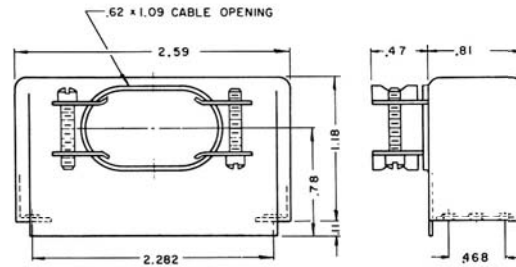

**18 - 20H - 1**

**20 - 20H**

**20 - 20H - 1**

SEE NEXT PAGE  
FOR ADDITIONAL  
HOOD DRAWINGS

.38 X .66 CABLE OPENING

75 - 20H - 1

50 - 20H2 LARGE CABLE OPENING  
50 - 20H00 NO CABLE OPENING

50-20H0 - EXTRA LARGE CABLE OPENING

50-20 H  
50-20 H-1

104 - 20H  
ACTUAL SIZE

50 - 20H4 REAR CABLE OPENING

42 - 20H (TOP CABLE OPENING .58 x .75)  
42 - 20H - 1 (SIDE CABLE OPENING .44 x .59)

75 - 20H  
75 - 20H - 1  
75 - 20H2 (SHOWN IN PHANTOM)

104 - 20H  
104 - 20H - 1

**21 - 20H**

**21 - 20H - 1**

**34 - 20H  
TOP CABLE  
OPENING**

**26 - 20H  
26 - 20H - 1**

**34 - 20H  
34 - 20H - 1  
34 - 20H00 WITHOUT CABLE OPENING**

**34 - 20H - 1  
SIDE CABLE  
OPENING**

**ACTUAL SIZE**

**41-20H-2 LARGE CABLE OPENING**

**41 - 20H0 - EXTRA LARGE CABLE OPENING**

**41 - 20H TOP CABLE OPENING  
41 - 20H - 1 SIDE CABLE OPENING**

**34 - 20H5 TOP CABLE OPENING  
34 - 20H15 SIDE CABLE OPENING**