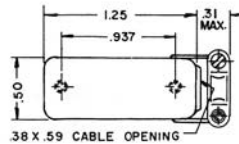

SERIES 20 aluminum hoods

FOR GUIDE PINS & GUIDE SOCKETS

NOTES

1. Material: Aluminum alloy 52S, QQ-A-318.
2. Finish: Anodized per QQ-M-151.
3. Designate side cable opening by adding suffix "H-1" to connector number (11-20H-1). For top cable opening add suffix "H" (11-20H).
4. Unless otherwise stated, side cable opening is the same as top opening.
5. Large cable opening is available where shown. Designate by adding H-2 to connector number (41-20H-2).

Design improvements have been incorporated in several types of hoods. These include drawn hoods with no seams such as 50-20KJH8 outlined on page 22, and the split type which permits one side of hood to be removed for wiring inspection, outlined on page 13.

14 - 20H - 2

SEE NEXT PAGE
FOR ADDITIONAL
HOOD DRAWINGS

.38 X .66 CABLE OPENING