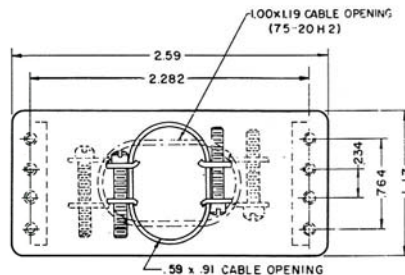

**18 - 20H - 1**

**20 - 20H**

**20 - 20H - 1**

SEE NEXT PAGE  
FOR ADDITIONAL  
HOOD DRAWINGS

.38 X .66 CABLE OPENING

75 - 20H - 1

50 - 20H2 LARGE CABLE OPENING  
50 - 20H00 NO CABLE OPENING

50-20H0 - EXTRA LARGE CABLE OPENING

50-20 H  
50-20 H-1

104 - 20H  
ACTUAL SIZE

50 - 20H4 REAR CABLE OPENING

42 - 20H (TOP CABLE OPENING .58 x .75)  
42 - 20H - 1 (SIDE CABLE OPENING .44 x .59)

75 - 20H  
75 - 20H - 1  
75 - 20H2 (SHOWN IN PHANTOM)

104 - 20H  
104 - 20H - 1

**21 - 20H**

**21 - 20H - 1**

**34 - 20H  
TOP CABLE  
OPENING**

**26 - 20H  
26 - 20H - 1**

**34 - 20H  
34 - 20H - 1  
34 - 20H00 WITHOUT CABLE OPENING**

**34 - 20H - 1  
SIDE CABLE  
OPENING**

**ACTUAL SIZE**

**41-20H-2 LARGE CABLE OPENING**

**41 - 20H0 - EXTRA LARGE CABLE OPENING**

**41 - 20H TOP CABLE OPENING  
41 - 20H - 1 SIDE CABLE OPENING**

**34 - 20H5 TOP CABLE OPENING  
34 - 20H15 SIDE CABLE OPENING**