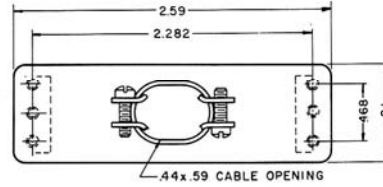

**18 - 20H - 1**

**20 - 20H**

**20 - 20H - 1**

SEE NEXT PAGE  
FOR ADDITIONAL  
HOOD DRAWINGS

.38 X .66 CABLE OPENING

75 - 20H - 1

50 - 20H2 LARGE CABLE OPENING  
50 - 20H00 NO CABLE OPENING

50-20H0 - EXTRA LARGE CABLE OPENING

50-20 H  
50-20 H-1

104 - 20H  
ACTUAL SIZE

50 - 20H4 REAR CABLE OPENING

42 - 20H (TOP CABLE OPENING .58 x .75)  
42 - 20H - 1 (SIDE CABLE OPENING .44 x .59)

75 - 20H  
75 - 20H - 1  
75 - 20H2 (SHOWN IN PHANTOM)

104 - 20H  
104 - 20H - 1

**21 - 20H**

**21 - 20H - 1**

**34 - 20H  
TOP CABLE  
OPENING**

**26 - 20H  
26 - 20H - 1**

**34 - 20H  
34 - 20H - 1  
34 - 20H00 WITHOUT CABLE OPENING**

**34 - 20H - 1  
SIDE CABLE  
OPENING**

**ACTUAL SIZE**

**41-20H-2 LARGE CABLE OPENING**

**41 - 20H0 - EXTRA LARGE CABLE OPENING**

**41 - 20H TOP CABLE OPENING  
41 - 20H - 1 SIDE CABLE OPENING**

**34 - 20H5 TOP CABLE OPENING  
34 - 20H15 SIDE CABLE OPENING**