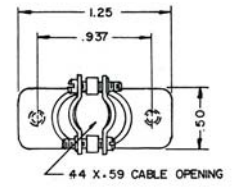

SERIES 20 aluminum hoods

FOR GUIDE PINS & GUIDE SOCKETS

NOTES

1. Material: Aluminum alloy 52S, QQ-A-318.
2. Finish: Anodized per QQ-M-151.
3. Designate side cable opening by adding suffix "H-1" to connector number (11-20H-1). For top cable opening add suffix "H" (11-20H).
4. Unless otherwise stated, side cable opening is the same as top opening.
5. Large cable opening is available where shown. Designate by adding H-2 to connector number (41-20H-2).

Design improvements have been incorporated in several types of hoods. These include drawn hoods with no seams such as 50-20KJH8 outlined on page 22, and the split type which permits one side of hood to be removed for wiring inspection, outlined on page 13.

14 - 20H

SEE NEXT PAGE
FOR ADDITIONAL
HOOD DRAWINGS

.38 X .66 CABLE OPENING