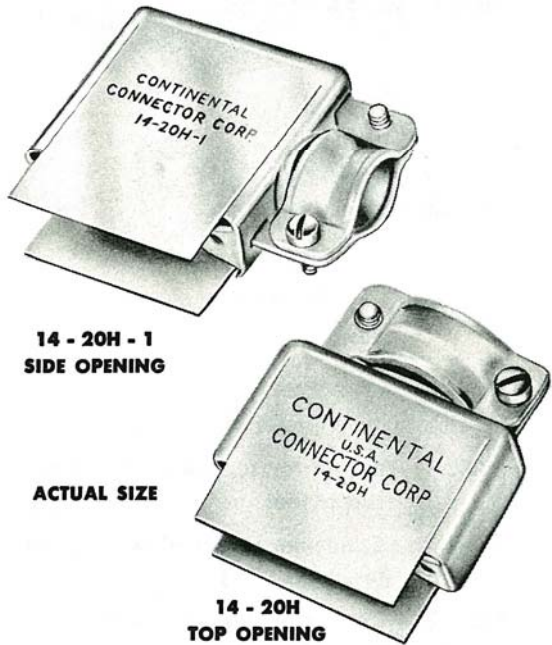

# SERIES 20 aluminum hoods

FOR GUIDE PINS & GUIDE SOCKETS

## NOTES

1. Material: Aluminum alloy 52S, QQ-A-318.
2. Finish: Anodized per QQ-M-151.
3. Designate side cable opening by adding suffix "H-1" to connector number (11-20H-1). For top cable opening add suffix "H" (11-20H).
4. Unless otherwise stated, side cable opening is the same as top opening.
5. Large cable opening is available where shown. Designate by adding H-2 to connector number (41-20H-2).

50-20 H  
50-20 H-1

104 - 20H  
ACTUAL SIZE

50 - 20H4 REAR CABLE OPENING

42 - 20H (TOP CABLE OPENING .58 x .75)  
42 - 20H - 1 (SIDE CABLE OPENING .44 x .59)

75 - 20H  
75 - 20H - 1  
75 - 20H2 (SHOWN IN PHANTOM)

**ACTUAL SIZE**

**41-20H-2 LARGE CABLE OPENING**

**41 - 20H0 - EXTRA LARGE CABLE OPENING**

**41 - 20H TOP CABLE OPENING  
41 - 20H - 1 SIDE CABLE OPENING**

**34 - 20H5 TOP CABLE OPENING  
34 - 20H15 SIDE CABLE OPENING**