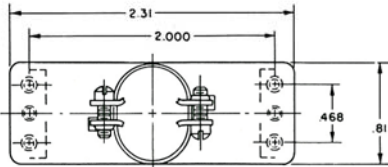

**18 - 20H - 1**

**20 - 20H**

**20 - 20H - 1**

SEE NEXT PAGE  
FOR ADDITIONAL  
HOOD DRAWINGS

.38 X .66 CABLE OPENING

75 - 20H - 1

50 - 20H2 LARGE CABLE OPENING  
50 - 20H00 NO CABLE OPENING

50-20H0 - EXTRA LARGE CABLE OPENING

50-20 H  
50-20 H-1

104 - 20H  
ACTUAL SIZE

50 - 20H4 REAR CABLE OPENING

42 - 20H (TOP CABLE OPENING .58 x .75)  
42 - 20H - 1 (SIDE CABLE OPENING .44 x .59)

75 - 20H  
75 - 20H - 1  
75 - 20H2 (SHOWN IN PHANTOM)

104 - 20H  
104 - 20H - 1

**21 - 20H**

**21 - 20H - 1**

**34 - 20H  
TOP CABLE  
OPENING**

**26 - 20H  
26 - 20H - 1**

**34 - 20H  
34 - 20H - 1  
34 - 20H00 WITHOUT CABLE OPENING**

**34 - 20H - 1  
SIDE CABLE  
OPENING**

**ACTUAL SIZE**

**41-20H-2 LARGE CABLE OPENING**

**41 - 20H0 - EXTRA LARGE CABLE OPENING**

**41 - 20H TOP CABLE OPENING  
41 - 20H - 1 SIDE CABLE OPENING**

**34 - 20H5 TOP CABLE OPENING  
34 - 20H15 SIDE CABLE OPENING**