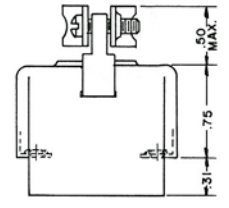

## NOTES

1. Material: Aluminum alloy 52S, QQ-A-318.
2. Finish: Anodized per QQ-M-151.
3. Designate side cable opening by adding suffix "H-1" to connector number (11-20H-1). For top cable opening add suffix "H" (11-20H).
4. Unless otherwise stated, side cable opening is the same as top opening.
5. Large cable opening is available where shown. Designate by adding H-2 to connector number (41-20H-2).

**18 - 20H - 1**

**20 - 20H**

**20 - 20H - 1**

SEE NEXT PAGE  
FOR ADDITIONAL  
HOOD DRAWINGS

.38 X .66 CABLE OPENING

75 - 20H - 1

50 - 20H2 LARGE CABLE OPENING  
50 - 20H00 NO CABLE OPENING

50-20H0 - EXTRA LARGE CABLE OPENING

50-20 H  
50-20 H-1

104 - 20H  
ACTUAL SIZE

50 - 20H4 REAR CABLE OPENING

42 - 20H (TOP CABLE OPENING .58 x .75)  
42 - 20H - 1 (SIDE CABLE OPENING .44 x .59)

75 - 20H  
75 - 20H - 1  
75 - 20H2 (SHOWN IN PHANTOM)

**ACTUAL SIZE**

**41-20H-2 LARGE CABLE OPENING**

**41 - 20H0 - EXTRA LARGE CABLE OPENING**

**41 - 20H TOP CABLE OPENING  
41 - 20H - 1 SIDE CABLE OPENING**

**34 - 20H5 TOP CABLE OPENING  
34 - 20H15 SIDE CABLE OPENING**