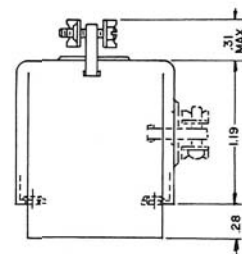

9 - 20H
9 - 20H - 1