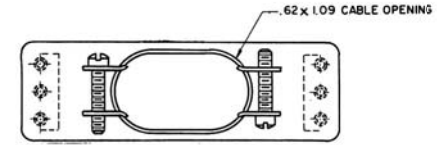

## NOTES

1. Material: Aluminum alloy 52S, QQ-A-318.
2. Finish: Anodized per QQ-M-151.
3. Designate side cable opening by adding suffix "H-1" to connector number (11-20H-1). For top cable opening add suffix "H" (11-20H).
4. Unless otherwise stated, side cable opening is the same as top opening.
5. Large cable opening is available where shown. Designate by adding H-2 to connector number (41-20H-2).

**18 - 20H - 1**

**20 - 20H**

**20 - 20H - 1**

SEE NEXT PAGE  
FOR ADDITIONAL  
HOOD DRAWINGS

.38 X .66 CABLE OPENING

75 - 20H - 1

50 - 20H2 LARGE CABLE OPENING  
50 - 20H00 NO CABLE OPENING

50-20H0 - EXTRA LARGE CABLE OPENING

50-20 H  
50-20 H-1

104 - 20H  
ACTUAL SIZE

50 - 20H4 REAR CABLE OPENING

42 - 20H (TOP CABLE OPENING .58 x .75)  
42 - 20H - 1 (SIDE CABLE OPENING .44 x .59)

75 - 20H  
75 - 20H - 1  
75 - 20H2 (SHOWN IN PHANTOM)

104 - 20H  
104 - 20H - 1

**21 - 20H**

**21 - 20H - 1**

**34 - 20H  
TOP CABLE  
OPENING**

**26 - 20H  
26 - 20H - 1**

**34 - 20H  
34 - 20H - 1  
34 - 20H00 WITHOUT CABLE OPENING**

**34 - 20H - 1  
SIDE CABLE  
OPENING**