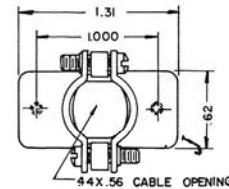

SERIES 20 aluminum hoods

FOR GUIDE PINS & GUIDE SOCKETS

NOTES

1. Material: Aluminum alloy 52S, QQ-A-318.
2. Finish: Anodized per QQ-M-151.
3. Designate side cable opening by adding suffix "H-1" to connector number (11-20H-1). For top cable opening add suffix "H" (11-20H).
4. Unless otherwise stated, side cable opening is the same as top opening.
5. Large cable opening is available where shown. Designate by adding H-2 to connector number (41-20H-2).

Design improvements have been incorporated in several types of hoods. These include drawn hoods with no seams such as 50-20KJH8 outlined on page 22, and the split type which permits one side of hood to be removed for wiring inspection, outlined on page 13.

14 - 20H - 1

SEE NEXT PAGE
FOR ADDITIONAL
HOOD DRAWINGS

.38 X .66 CABLE OPENING