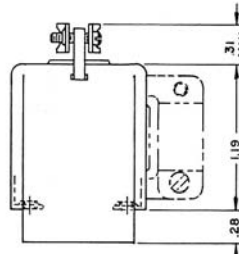

11 - 20H
11 - 20H - 1