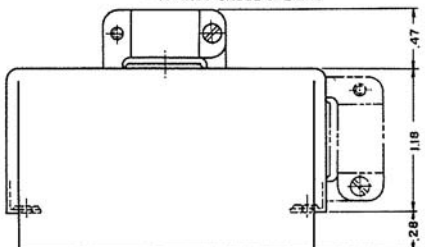

**18 - 20H - 1**

**20 - 20H**

**20 - 20H - 1**

SEE NEXT PAGE  
FOR ADDITIONAL  
HOOD DRAWINGS

.38 X .66 CABLE OPENING

75 - 20H - 1

50 - 20H2 LARGE CABLE OPENING  
50 - 20H00 NO CABLE OPENING

50-20H0 - EXTRA LARGE CABLE OPENING

50-20 H  
50-20 H-1

104 - 20H  
ACTUAL SIZE

50 - 20H4 REAR CABLE OPENING

42 - 20H (TOP CABLE OPENING .58 x .75)  
42 - 20H - 1 (SIDE CABLE OPENING .44 x .59)

75 - 20H  
75 - 20H - 1  
75 - 20H2 (SHOWN IN PHANTOM)

104 - 20H  
104 - 20H - 1

**21 - 20H**

**21 - 20H - 1**

**34 - 20H  
TOP CABLE  
OPENING**

**26 - 20H  
26 - 20H - 1**

**34 - 20H  
34 - 20H - 1  
34 - 20H00 WITHOUT CABLE OPENING**

**34 - 20H - 1  
SIDE CABLE  
OPENING**

**ACTUAL SIZE**

**41-20H-2 LARGE CABLE OPENING**

**41 - 20H0 - EXTRA LARGE CABLE OPENING**

**41 - 20H TOP CABLE OPENING  
41 - 20H - 1 SIDE CABLE OPENING**

**34 - 20H5 TOP CABLE OPENING  
34 - 20H15 SIDE CABLE OPENING**