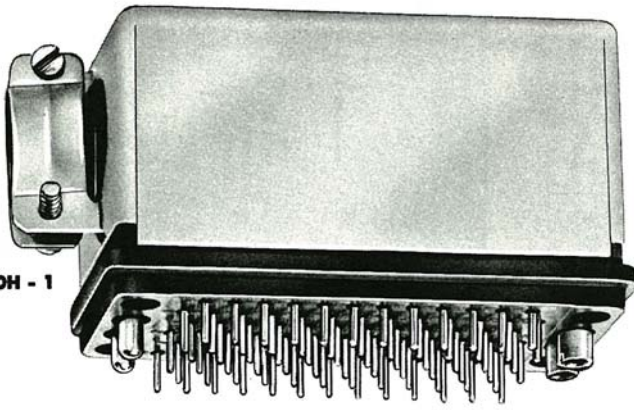

## NOTES

1. Material: Aluminum alloy 52S, QQ-A-318.
2. Finish: Anodized per QQ-M-151.
3. Designate side cable opening by adding suffix "H-1" to connector number (11-20H-1). For top cable opening add suffix "H" (11-20H).
4. Unless otherwise stated, side cable opening is the same as top opening.
5. Large cable opening is available where shown. Designate by adding H-2 to connector number (41-20H-2).

**18 - 20H - 1**

**20 - 20H**

**20 - 20H - 1**

SEE NEXT PAGE  
FOR ADDITIONAL  
HOOD DRAWINGS

.38 X .66 CABLE OPENING

75 - 20H - 1

50 - 20H2 LARGE CABLE OPENING  
50 - 20H00 NO CABLE OPENING

50-20H0 - EXTRA LARGE CABLE OPENING

50-20 H  
50-20 H-1

104 - 20H  
ACTUAL SIZE

50 - 20H4 REAR CABLE OPENING

42 - 20H (TOP CABLE OPENING .58 x .75)  
42 - 20H - 1 (SIDE CABLE OPENING .44 x .59)

75 - 20H  
75 - 20H - 1  
75 - 20H2 (SHOWN IN PHANTOM)