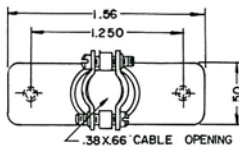

## NOTES

1. Material: Aluminum alloy 52S, QQ-A-318.
2. Finish: Anodized per QQ-M-151.
3. Designate side cable opening by adding suffix "H-1" to connector number (11-20H-1). For top cable opening add suffix "H" (11-20H).
4. Unless otherwise stated, side cable opening is the same as top opening.
5. Large cable opening is available where shown. Designate by adding H-2 to connector number (41-20H-2).

**18 - 20H - 1**

**20 - 20H**

**20 - 20H - 1**

SEE NEXT PAGE  
FOR ADDITIONAL  
HOOD DRAWINGS

.38 X .66 CABLE OPENING

75 - 20H - 1

50 - 20H2 LARGE CABLE OPENING  
50 - 20H00 NO CABLE OPENING

50-20H0 - EXTRA LARGE CABLE OPENING

50-20 H  
50-20 H-1

104 - 20H  
ACTUAL SIZE

50 - 20H4 REAR CABLE OPENING

42 - 20H (TOP CABLE OPENING .58 x .75)  
42 - 20H - 1 (SIDE CABLE OPENING .44 x .59)

75 - 20H  
75 - 20H - 1  
75 - 20H2 (SHOWN IN PHANTOM)

**ACTUAL SIZE**

**41-20H-2 LARGE CABLE OPENING**

**41 - 20H0 - EXTRA LARGE CABLE OPENING**

**41 - 20H TOP CABLE OPENING  
41 - 20H - 1 SIDE CABLE OPENING**

**34 - 20H5 TOP CABLE OPENING  
34 - 20H15 SIDE CABLE OPENING**