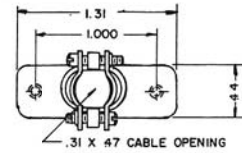

SERIES 20 aluminum hoods

FOR GUIDE PINS & GUIDE SOCKETS

NOTES

1. Material: Aluminum alloy 52S, QQ-A-318.
2. Finish: Anodized per QQ-M-151.
3. Designate side cable opening by adding suffix "H-1" to connector number (11-20H-1). For top cable opening add suffix "H" (11-20H).
4. Unless otherwise stated, side cable opening is the same as top opening.
5. Large cable opening is available where shown. Designate by adding H-2 to connector number (41-20H-2).

Design improvements have been incorporated in several types of hoods. These include drawn hoods with no seams such as 50-20KJH8 outlined on page 22, and the split type which permits one side of hood to be removed for wiring inspection, outlined on page 13.

8 - 20H
8 - 20H - 1

SEE NEXT PAGE
FOR ADDITIONAL
HOOD DRAWINGS

.38 X .66 CABLE OPENING