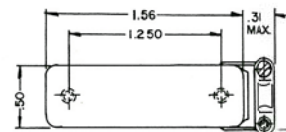

## NOTES

1. Material: Aluminum alloy 52S, QQ-A-318.
2. Finish: Anodized per QQ-M-151.
3. Designate side cable opening by adding suffix "H-1" to connector number (11-20H-1). For top cable opening add suffix "H" (11-20H).
4. Unless otherwise stated, side cable opening is the same as top opening.
5. Large cable opening is available where shown. Designate by adding H-2 to connector number (41-20H-2).

**18 - 20H - 1**

**20 - 20H**

**20 - 20H - 1**

SEE NEXT PAGE  
FOR ADDITIONAL  
HOOD DRAWINGS

.38 X .66 CABLE OPENING

75 - 20H - 1

50 - 20H2 LARGE CABLE OPENING  
50 - 20H00 NO CABLE OPENING

50-20H0 - EXTRA LARGE CABLE OPENING

50-20 H  
50-20 H-1

104 - 20H  
ACTUAL SIZE

50 - 20H4 REAR CABLE OPENING

42 - 20H (TOP CABLE OPENING .58 x .75)  
42 - 20H - 1 (SIDE CABLE OPENING .44 x .59)

75 - 20H  
75 - 20H - 1  
75 - 20H2 (SHOWN IN PHANTOM)