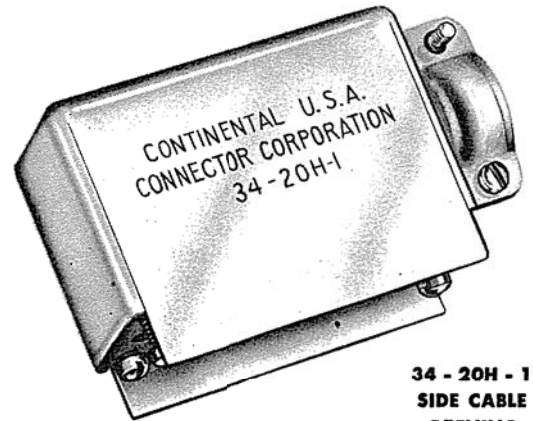

## NOTES

1. Material: Aluminum alloy 52S, QQ-A-318.
2. Finish: Anodized per QQ-M-151.
3. Designate side cable opening by adding suffix "H-1" to connector number (11-20H-1). For top cable opening add suffix "H" (11-20H).
4. Unless otherwise stated, side cable opening is the same as top opening.
5. Large cable opening is available where shown. Designate by adding H-2 to connector number (41-20H-2).

104 - 20H  
104 - 20H - 1

**21 - 20H**

**21 - 20H - 1**

**34 - 20H  
TOP CABLE  
OPENING**

**26 - 20H  
26 - 20H - 1**

**34 - 20H  
34 - 20H - 1  
34 - 20H00 WITHOUT CABLE OPENING**

**34 - 20H - 1  
SIDE CABLE  
OPENING**

**ACTUAL SIZE**

**41-20H-2 LARGE CABLE OPENING**

**41 - 20H0 - EXTRA LARGE CABLE OPENING**

**41 - 20H TOP CABLE OPENING  
41 - 20H - 1 SIDE CABLE OPENING**

**34 - 20H5 TOP CABLE OPENING  
34 - 20H15 SIDE CABLE OPENING**