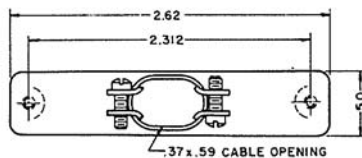

50-20 H  
50-20 H-1

104 - 20H  
ACTUAL SIZE

50 - 20H4 REAR CABLE OPENING

42 - 20H (TOP CABLE OPENING .58 x .75)  
42 - 20H - 1 (SIDE CABLE OPENING .44 x .59)

75 - 20H  
75 - 20H - 1  
75 - 20H2 (SHOWN IN PHANTOM)

104 - 20H  
104 - 20H - 1

**21 - 20H**

**21 - 20H - 1**

**34 - 20H  
TOP CABLE  
OPENING**

**26 - 20H  
26 - 20H - 1**

**34 - 20H  
34 - 20H - 1  
34 - 20H00 WITHOUT CABLE OPENING**

**34 - 20H - 1  
SIDE CABLE  
OPENING**

**ACTUAL SIZE**

**41-20H-2 LARGE CABLE OPENING**

**41 - 20H0 - EXTRA LARGE CABLE OPENING**

**41 - 20H TOP CABLE OPENING  
41 - 20H - 1 SIDE CABLE OPENING**

**34 - 20H5 TOP CABLE OPENING  
34 - 20H15 SIDE CABLE OPENING**