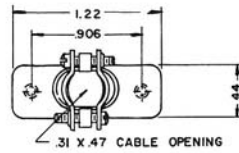

SERIES 20 aluminum hoods

FOR GUIDE PINS & GUIDE SOCKETS

NOTES

1. Material: Aluminum alloy 52S, QQ-A-318.
2. Finish: Anodized per QQ-M-151.
3. Designate side cable opening by adding suffix "H-1" to connector number (11-20H-1). For top cable opening add suffix "H" (11-20H).
4. Unless otherwise stated, side cable opening is the same as top opening.
5. Large cable opening is available where shown. Designate by adding H-2 to connector number (41-20H-2).

Design improvements have been incorporated in several types of hoods. These include drawn hoods with no seams such as 50-20KJH8 outlined on page 22, and the split type which permits one side of hood to be removed for wiring inspection, outlined on page 13.

SEE NEXT PAGE
FOR ADDITIONAL
HOOD DRAWINGS

.38 X .66 CABLE OPENING