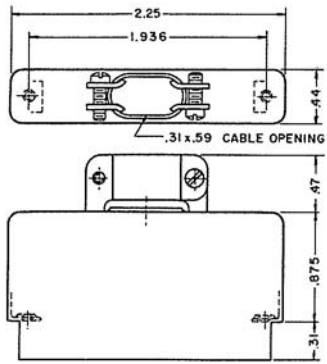

**18 - 20H - 1**

**20 - 20H**

**20 - 20H - 1**

SEE NEXT PAGE  
FOR ADDITIONAL  
HOOD DRAWINGS

.38 X .66 CABLE OPENING

75 - 20H - 1

50 - 20H2 LARGE CABLE OPENING  
50 - 20H00 NO CABLE OPENING

50-20H0 - EXTRA LARGE CABLE OPENING

50-20 H  
50-20 H-1

104 - 20H  
ACTUAL SIZE

50 - 20H4 REAR CABLE OPENING

42 - 20H (TOP CABLE OPENING .58 x .75)  
42 - 20H - 1 (SIDE CABLE OPENING .44 x .59)

75 - 20H  
75 - 20H - 1  
75 - 20H2 (SHOWN IN PHANTOM)

104 - 20H  
104 - 20H - 1

**21 - 20H**

**21 - 20H - 1**

**34 - 20H  
TOP CABLE  
OPENING**

**26 - 20H  
26 - 20H - 1**

**34 - 20H  
34 - 20H - 1  
34 - 20H00 WITHOUT CABLE OPENING**

**34 - 20H - 1  
SIDE CABLE  
OPENING**

**ACTUAL SIZE**

**41-20H-2 LARGE CABLE OPENING**

**41 - 20H0 - EXTRA LARGE CABLE OPENING**

**41 - 20H TOP CABLE OPENING  
41 - 20H - 1 SIDE CABLE OPENING**

**34 - 20H5 TOP CABLE OPENING  
34 - 20H15 SIDE CABLE OPENING**