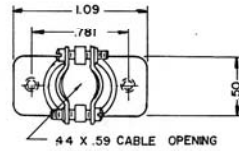

SERIES 20 aluminum hoods

FOR GUIDE PINS & GUIDE SOCKETS

NOTES

1. Material: Aluminum alloy 52S, QQ-A-318.
2. Finish: Anodized per QQ-M-151.
3. Designate side cable opening by adding suffix "H-1" to connector number (11-20H-1). For top cable opening add suffix "H" (11-20H).
4. Unless otherwise stated, side cable opening is the same as top opening.
5. Large cable opening is available where shown. Designate by adding H-2 to connector number (41-20H-2).

Design improvements have been incorporated in several types of hoods. These include drawn hoods with no seams such as 50-20KJH8 outlined on page 22, and the split type which permits one side of hood to be removed for wiring inspection, outlined on page 13.

9 - 20H
9 - 20H - 1

SEE NEXT PAGE
FOR ADDITIONAL
HOOD DRAWINGS

.38 X .66 CABLE OPENING