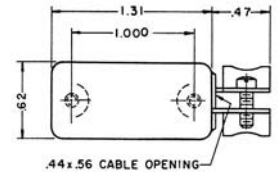

## NOTES

1. Material: Aluminum alloy 52S, QQ-A-318.
2. Finish: Anodized per QQ-M-151.
3. Designate side cable opening by adding suffix "H-1" to connector number (11-20H-1). For top cable opening add suffix "H" (11-20H).
4. Unless otherwise stated, side cable opening is the same as top opening.
5. Large cable opening is available where shown. Designate by adding H-2 to connector number (41-20H-2).

**18 - 20H - 1**

**20 - 20H**

**20 - 20H - 1**

SEE NEXT PAGE  
FOR ADDITIONAL  
HOOD DRAWINGS

.38 X .66 CABLE OPENING

75 - 20H - 1

50 - 20H2 LARGE CABLE OPENING  
50 - 20H00 NO CABLE OPENING

50-20H0 - EXTRA LARGE CABLE OPENING

50-20 H  
50-20 H-1

104 - 20H  
ACTUAL SIZE

50 - 20H4 REAR CABLE OPENING

42 - 20H (TOP CABLE OPENING .58 x .75)  
42 - 20H - 1 (SIDE CABLE OPENING .44 x .59)

75 - 20H  
75 - 20H - 1  
75 - 20H2 (SHOWN IN PHANTOM)

**ACTUAL SIZE**

**41-20H-2 LARGE CABLE OPENING**

**41 - 20H0 - EXTRA LARGE CABLE OPENING**

**41 - 20H TOP CABLE OPENING  
41 - 20H - 1 SIDE CABLE OPENING**

**34 - 20H5 TOP CABLE OPENING  
34 - 20H15 SIDE CABLE OPENING**