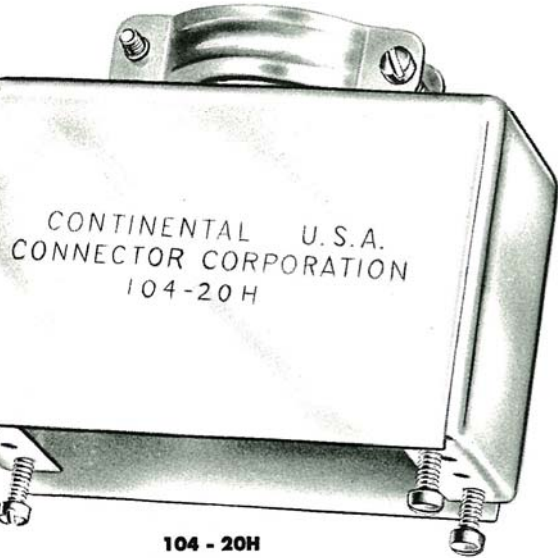

104 - 20H
ACTUAL SIZE