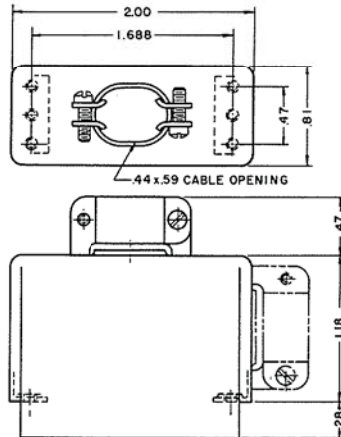

## NOTES

1. Material: Aluminum alloy 52S, QQ-A-318.
2. Finish: Anodized per QQ-M-151.
3. Designate side cable opening by adding suffix "H-1" to connector number (11-20H-1). For top cable opening add suffix "H" (11-20H).
4. Unless otherwise stated, side cable opening is the same as top opening.
5. Large cable opening is available where shown. Designate by adding H-2 to connector number (41-20H-2).

50-20 H  
50-20 H-1

104 - 20H  
ACTUAL SIZE

50 - 20H4 REAR CABLE OPENING

42 - 20H (TOP CABLE OPENING .58 x .75)  
42 - 20H - 1 (SIDE CABLE OPENING .44 x .59)

75 - 20H  
75 - 20H - 1  
75 - 20H2 (SHOWN IN PHANTOM)

104 - 20H  
104 - 20H - 1

**21 - 20H**

**21 - 20H - 1**

**34 - 20H  
TOP CABLE  
OPENING**

**26 - 20H  
26 - 20H - 1**

**34 - 20H  
34 - 20H - 1  
34 - 20H00 WITHOUT CABLE OPENING**

**34 - 20H - 1  
SIDE CABLE  
OPENING**

**ACTUAL SIZE**

**41-20H-2 LARGE CABLE OPENING**

**41 - 20H0 - EXTRA LARGE CABLE OPENING**

**41 - 20H TOP CABLE OPENING  
41 - 20H - 1 SIDE CABLE OPENING**

**34 - 20H5 TOP CABLE OPENING  
34 - 20H15 SIDE CABLE OPENING**