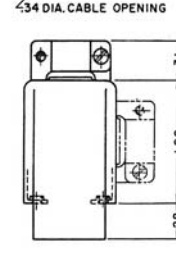

8 - 20H
8 - 20H - 1