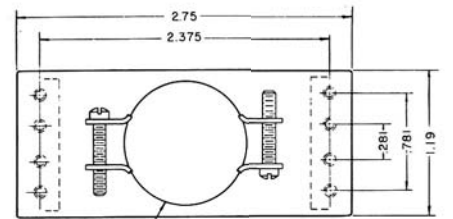

**18 - 20H - 1**

**20 - 20H**

**20 - 20H - 1**

SEE NEXT PAGE  
FOR ADDITIONAL  
HOOD DRAWINGS

.38 X .66 CABLE OPENING

75 - 20H - 1

50 - 20H2 LARGE CABLE OPENING  
50 - 20H00 NO CABLE OPENING

50-20H0 - EXTRA LARGE CABLE OPENING

50-20 H  
50-20 H-1

104 - 20H  
ACTUAL SIZE

50 - 20H4 REAR CABLE OPENING

42 - 20H (TOP CABLE OPENING .58 x .75)  
42 - 20H - 1 (SIDE CABLE OPENING .44 x .59)

75 - 20H  
75 - 20H - 1  
75 - 20H2 (SHOWN IN PHANTOM)

104 - 20H  
104 - 20H - 1

**21 - 20H**

**21 - 20H - 1**

**34 - 20H  
TOP CABLE  
OPENING**

**26 - 20H  
26 - 20H - 1**

**34 - 20H  
34 - 20H - 1  
34 - 20H00 WITHOUT CABLE OPENING**

**34 - 20H - 1  
SIDE CABLE  
OPENING**

**ACTUAL SIZE**

**41-20H-2 LARGE CABLE OPENING**

**41 - 20H0 - EXTRA LARGE CABLE OPENING**

**41 - 20H TOP CABLE OPENING  
41 - 20H - 1 SIDE CABLE OPENING**

**34 - 20H5 TOP CABLE OPENING  
34 - 20H15 SIDE CABLE OPENING**