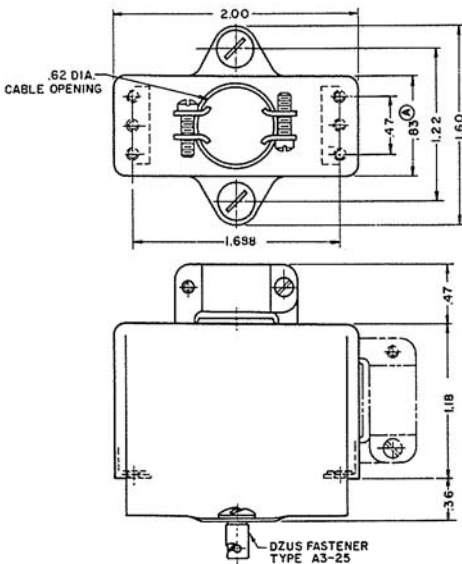

50-20 H  
50-20 H-1

104 - 20H  
ACTUAL SIZE

50 - 20H4 REAR CABLE OPENING

42 - 20H (TOP CABLE OPENING .58 x .75)  
42 - 20H - 1 (SIDE CABLE OPENING .44 x .59)

75 - 20H  
75 - 20H - 1  
75 - 20H2 (SHOWN IN PHANTOM)

104 - 20H  
104 - 20H - 1

**21 - 20H**

**21 - 20H - 1**

**34 - 20H  
TOP CABLE  
OPENING**

**26 - 20H  
26 - 20H - 1**

**34 - 20H  
34 - 20H - 1  
34 - 20H00 WITHOUT CABLE OPENING**

**34 - 20H - 1  
SIDE CABLE  
OPENING**

**ACTUAL SIZE**

**41-20H-2 LARGE CABLE OPENING**

**41 - 20H0 - EXTRA LARGE CABLE OPENING**

**41 - 20H TOP CABLE OPENING  
41 - 20H - 1 SIDE CABLE OPENING**

**34 - 20H5 TOP CABLE OPENING  
34 - 20H15 SIDE CABLE OPENING**

**41 - 20H3  
SPLIT HOOD**