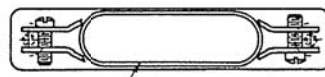

50-20 H  
50-20 H-1

104 - 20H  
ACTUAL SIZE

50 - 20H4 REAR CABLE OPENING

42 - 20H (TOP CABLE OPENING .58 x .75)  
42 - 20H - 1 (SIDE CABLE OPENING .44 x .59)

75 - 20H  
75 - 20H - 1  
75 - 20H2 (SHOWN IN PHANTOM)

104 - 20H  
104 - 20H - 1

**21 - 20H**

**21 - 20H - 1**

**34 - 20H  
TOP CABLE  
OPENING**

**26 - 20H  
26 - 20H - 1**

**34 - 20H  
34 - 20H - 1  
34 - 20H00 WITHOUT CABLE OPENING**

**34 - 20H - 1  
SIDE CABLE  
OPENING**

**ACTUAL SIZE**

**41-20H-2 LARGE CABLE OPENING**

**41 - 20H0 - EXTRA LARGE CABLE OPENING**

**41 - 20H TOP CABLE OPENING  
41 - 20H - 1 SIDE CABLE OPENING**

**34 - 20H5 TOP CABLE OPENING  
34 - 20H15 SIDE CABLE OPENING**