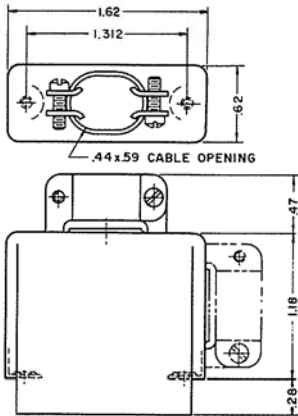

## NOTES

1. Material: Aluminum alloy 52S, QQ-A-318.
2. Finish: Anodized per QQ-M-151.
3. Designate side cable opening by adding suffix "H-1" to connector number (11-20H-1). For top cable opening add suffix "H" (11-20H).
4. Unless otherwise stated, side cable opening is the same as top opening.
5. Large cable opening is available where shown. Designate by adding H-2 to connector number (41-20H-2).

50-20 H  
50-20 H-1

104 - 20H  
ACTUAL SIZE

50 - 20H4 REAR CABLE OPENING

42 - 20H (TOP CABLE OPENING .58 x .75)  
42 - 20H - 1 (SIDE CABLE OPENING .44 x .59)

75 - 20H  
75 - 20H - 1  
75 - 20H2 (SHOWN IN PHANTOM)

104 - 20H  
104 - 20H - 1

**21 - 20H**

**21 - 20H - 1**

**34 - 20H  
TOP CABLE  
OPENING**

**26 - 20H  
26 - 20H - 1**

**34 - 20H  
34 - 20H - 1  
34 - 20H00 WITHOUT CABLE OPENING**

**34 - 20H - 1  
SIDE CABLE  
OPENING**

**ACTUAL SIZE**

**41-20H-2 LARGE CABLE OPENING**

**41 - 20H0 - EXTRA LARGE CABLE OPENING**

**41 - 20H TOP CABLE OPENING  
41 - 20H - 1 SIDE CABLE OPENING**

**34 - 20H5 TOP CABLE OPENING  
34 - 20H15 SIDE CABLE OPENING**