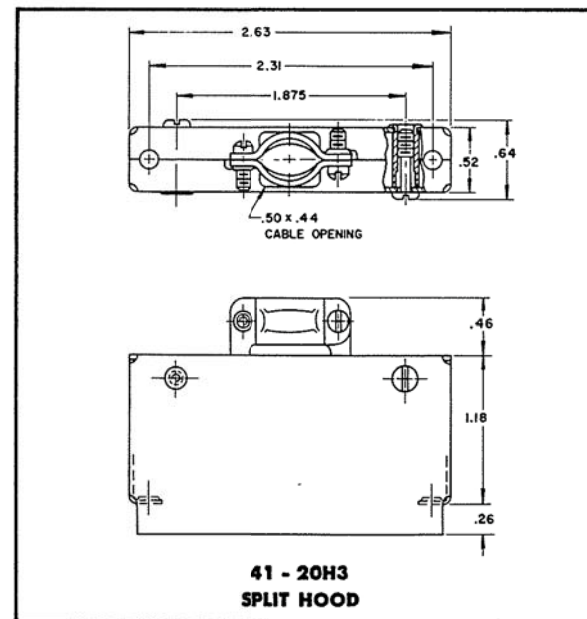

## NOTES

1. Material: Aluminum alloy 52S, QQ-A-318.
2. Finish: Anodized per QQ-M-151.
3. Designate side cable opening by adding suffix "H-1" to connector number (11-20H-1). For top cable opening add suffix "H" (11-20H).
4. Unless otherwise stated, side cable opening is the same as top opening.
5. Large cable opening is available where shown. Designate by adding H-2 to connector number (41-20H-2).

50-20 H  
50-20 H-1

104 - 20H  
ACTUAL SIZE

50 - 20H4 REAR CABLE OPENING

42 - 20H (TOP CABLE OPENING .58 x .75)  
42 - 20H - 1 (SIDE CABLE OPENING .44 x .59)

75 - 20H  
75 - 20H - 1  
75 - 20H2 (SHOWN IN PHANTOM)

104 - 20H  
104 - 20H - 1

**21 - 20H**

**21 - 20H - 1**

**34 - 20H  
TOP CABLE  
OPENING**

**26 - 20H  
26 - 20H - 1**

**34 - 20H  
34 - 20H - 1  
34 - 20H00 WITHOUT CABLE OPENING**

**34 - 20H - 1  
SIDE CABLE  
OPENING**

**ACTUAL SIZE**

**41-20H-2 LARGE CABLE OPENING**

**41 - 20H0 - EXTRA LARGE CABLE OPENING**

**41 - 20H TOP CABLE OPENING  
41 - 20H - 1 SIDE CABLE OPENING**

**34 - 20H5 TOP CABLE OPENING  
34 - 20H15 SIDE CABLE OPENING**