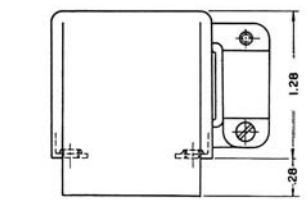

## NOTES

1. Material: Aluminum alloy 52S, QQ-A-318.
2. Finish: Anodized per QQ-M-151.
3. Designate side cable opening by adding suffix "H-1" to connector number (11-20H-1). For top cable opening add suffix "H" (11-20H).
4. Unless otherwise stated, side cable opening is the same as top opening.
5. Large cable opening is available where shown. Designate by adding H-2 to connector number (41-20H-2).

**18 - 20H - 1**

**20 - 20H**

**20 - 20H - 1**

SEE NEXT PAGE  
FOR ADDITIONAL  
HOOD DRAWINGS

.38 X .66 CABLE OPENING

75 - 20H - 1

50 - 20H2 LARGE CABLE OPENING  
50 - 20H00 NO CABLE OPENING

50-20H0 - EXTRA LARGE CABLE OPENING

50-20 H  
50-20 H-1

104 - 20H  
ACTUAL SIZE

50 - 20H4 REAR CABLE OPENING

42 - 20H (TOP CABLE OPENING .58 x .75)  
42 - 20H - 1 (SIDE CABLE OPENING .44 x .59)

75 - 20H  
75 - 20H - 1  
75 - 20H2 (SHOWN IN PHANTOM)

**ACTUAL SIZE**

**41-20H-2 LARGE CABLE OPENING**

**41 - 20H0 - EXTRA LARGE CABLE OPENING**

**41 - 20H TOP CABLE OPENING  
41 - 20H - 1 SIDE CABLE OPENING**

**34 - 20H5 TOP CABLE OPENING  
34 - 20H15 SIDE CABLE OPENING**