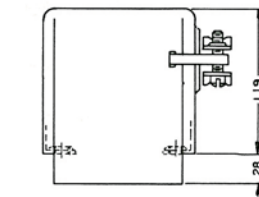

SERIES 20 aluminum hoods

FOR GUIDE PINS & GUIDE SOCKETS

NOTES

1. Material: Aluminum alloy 52S, QQ-A-318.
2. Finish: Anodized per QQ-M-151.
3. Designate side cable opening by adding suffix "H-1" to connector number (11-20H-1). For top cable opening add suffix "H" (11-20H).
4. Unless otherwise stated, side cable opening is the same as top opening.
5. Large cable opening is available where shown. Designate by adding H-2 to connector number (41-20H-2).

Design improvements have been incorporated in several types of hoods. These include drawn hoods with no seams such as 50-20KJH8 outlined on page 22, and the split type which permits one side of hood to be removed for wiring inspection, outlined on page 13.

14 - 20H - 1

SEE NEXT PAGE
FOR ADDITIONAL
HOOD DRAWINGS

.38 X .66 CABLE OPENING